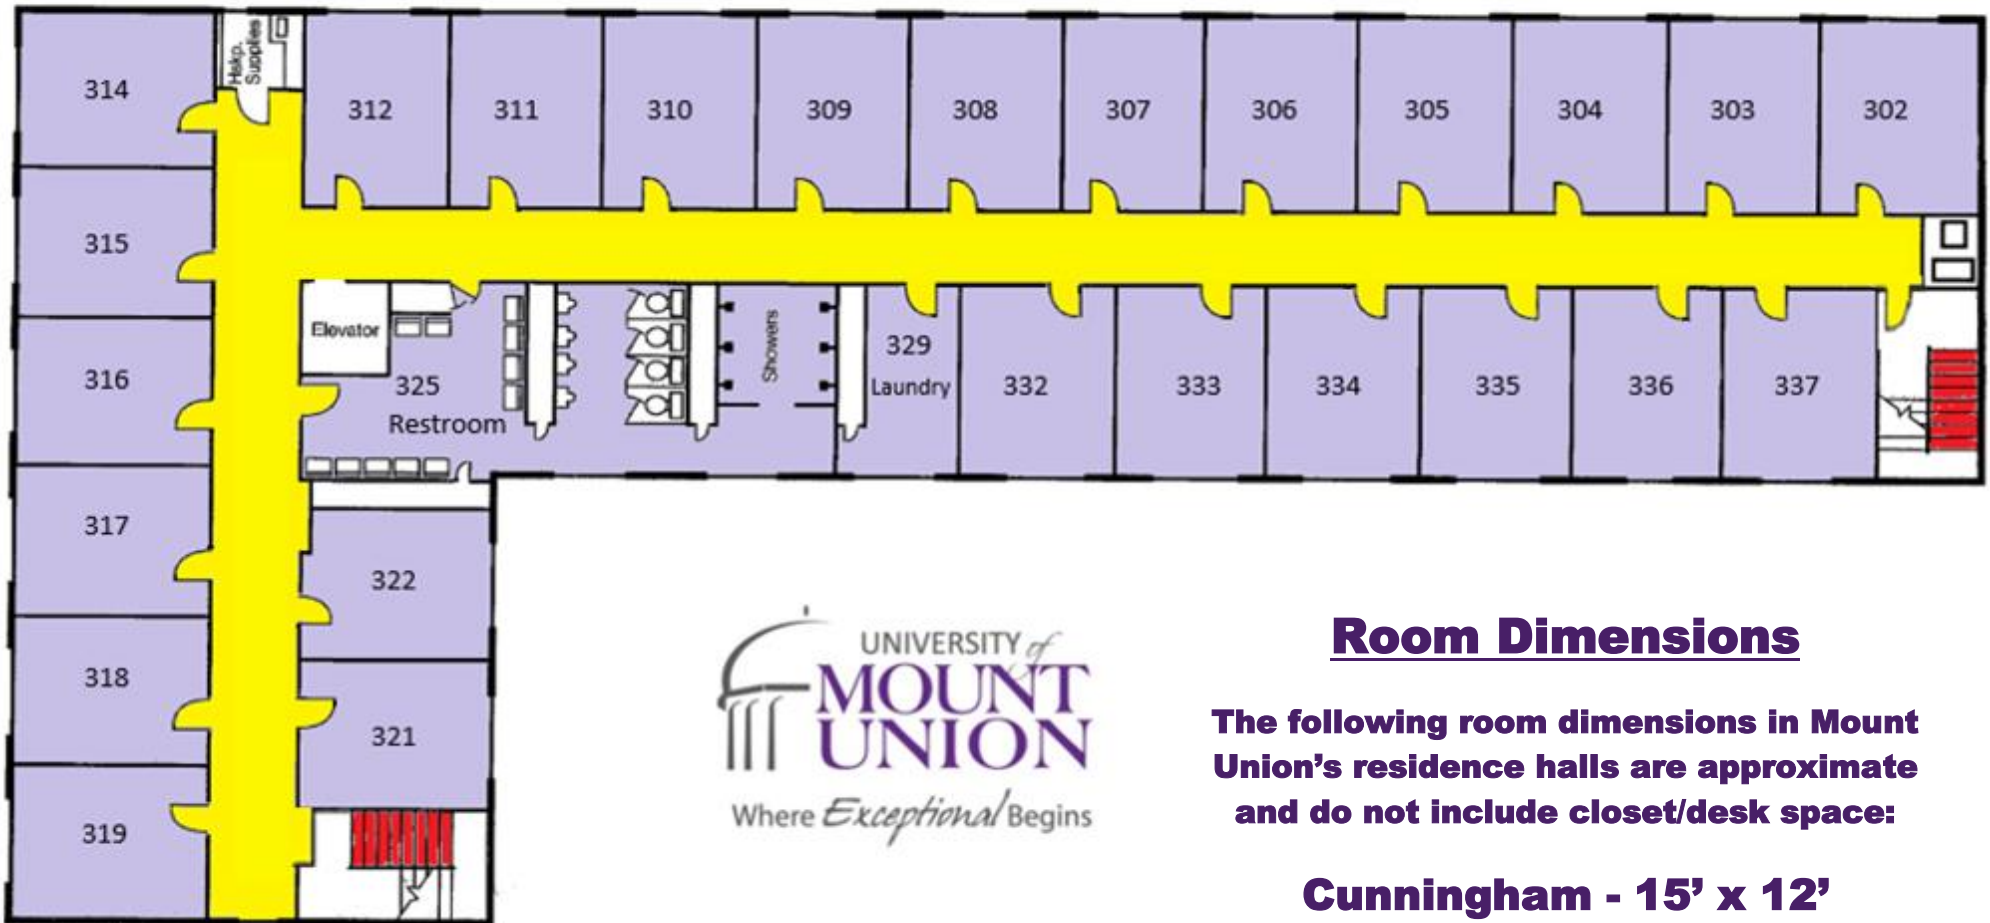

Cunningham Hall First Floor

Room Dimensions

The following room dimensions in Mount Union's residence halls are approximate and do not include closet/desk space:

Cunningham - 15' x 12'

Cunningham Hall Second Floor

Room Dimensions

The following room dimensions in Mount Union's residence halls are approximate and do not include closet/desk space:

Cunningham - 15' x 12'

Cunningham Hall Third Floor

Room Dimensions

The following room dimensions in Mount Union's residence halls are approximate and do not include closet/desk space:

Cunningham - 15' x 12'