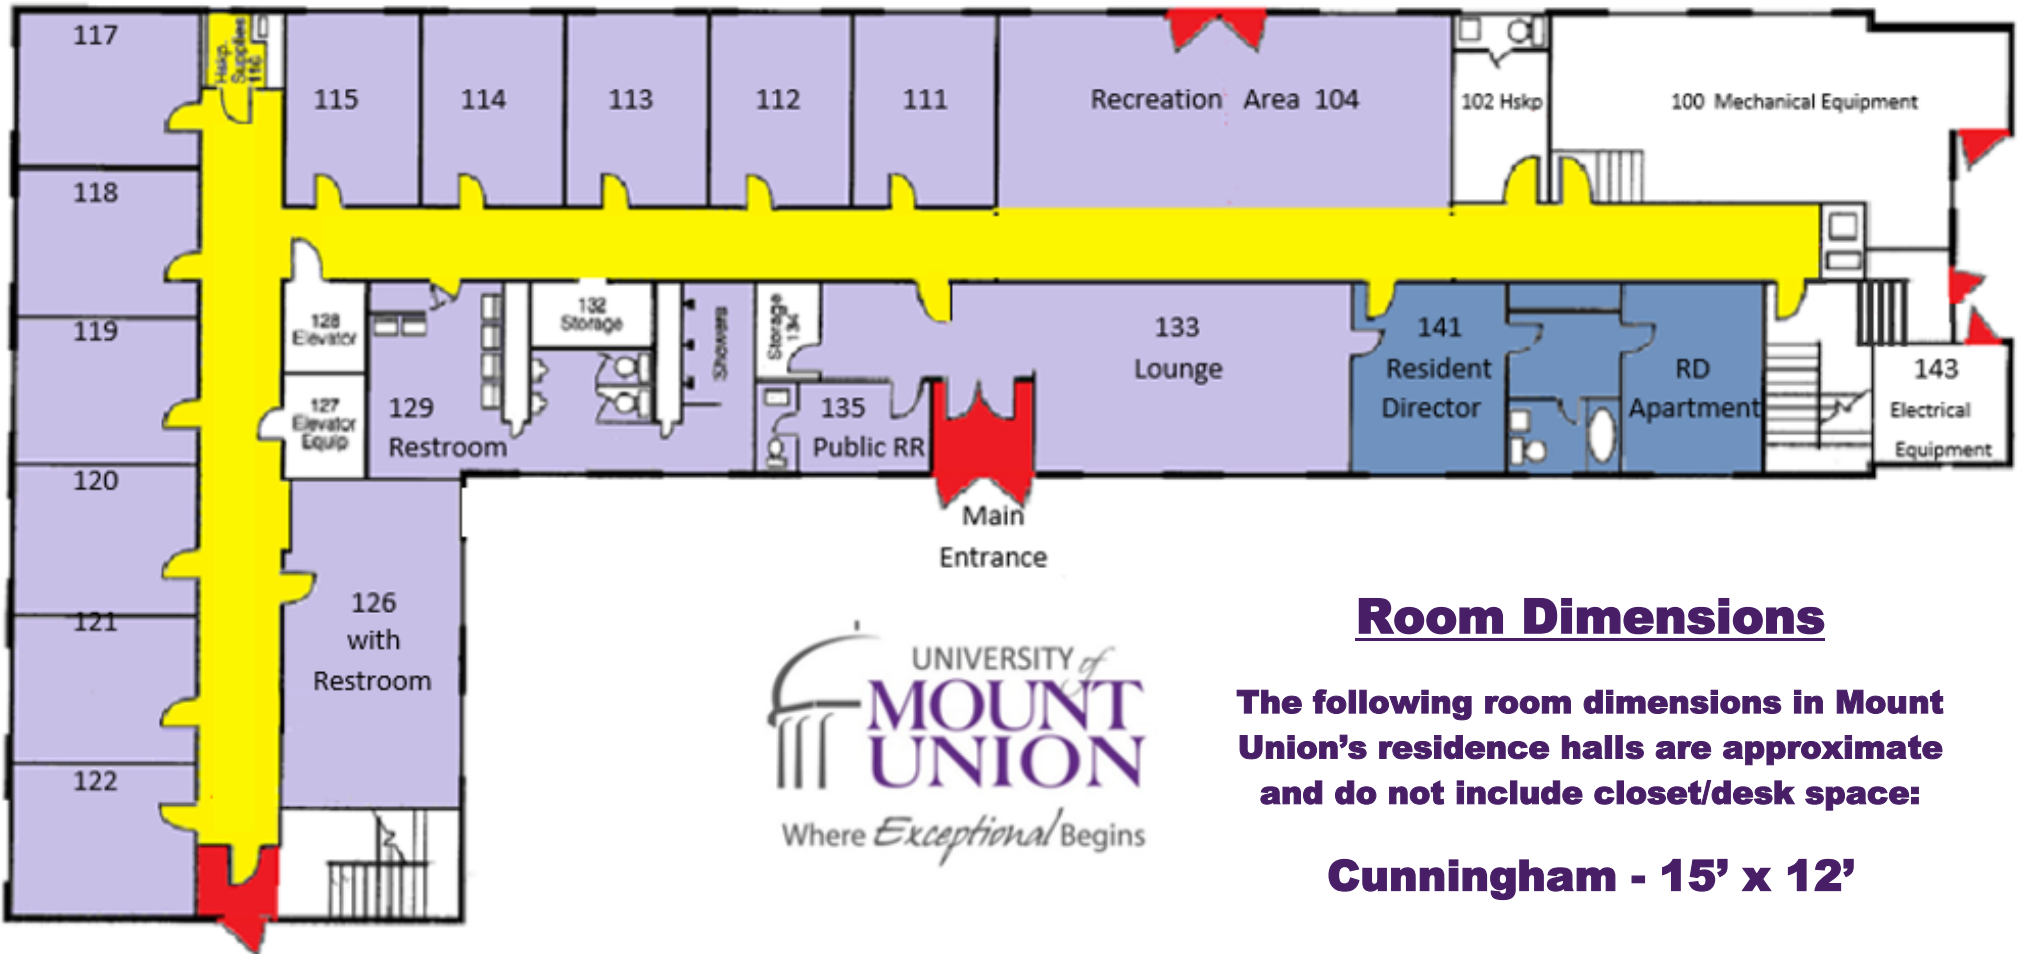

Cunningham Hall First Floor

Room Dimensions

The following room dimensions in Mount Union's residence halls are approximate and do not include closet/desk space:

Cunningham - 15' x 12'

Cunningham Hall Second Floor

Room Dimensions

The following room dimensions in Mount Union's residence halls are approximate and do not include closet/desk space:

Cunningham - 15' x 12'

Cunningham Hall Third Floor

Room Dimensions

The following room dimensions in Mount Union's residence halls are approximate and do not include closet/desk space:

Cunningham - 15' x 12'