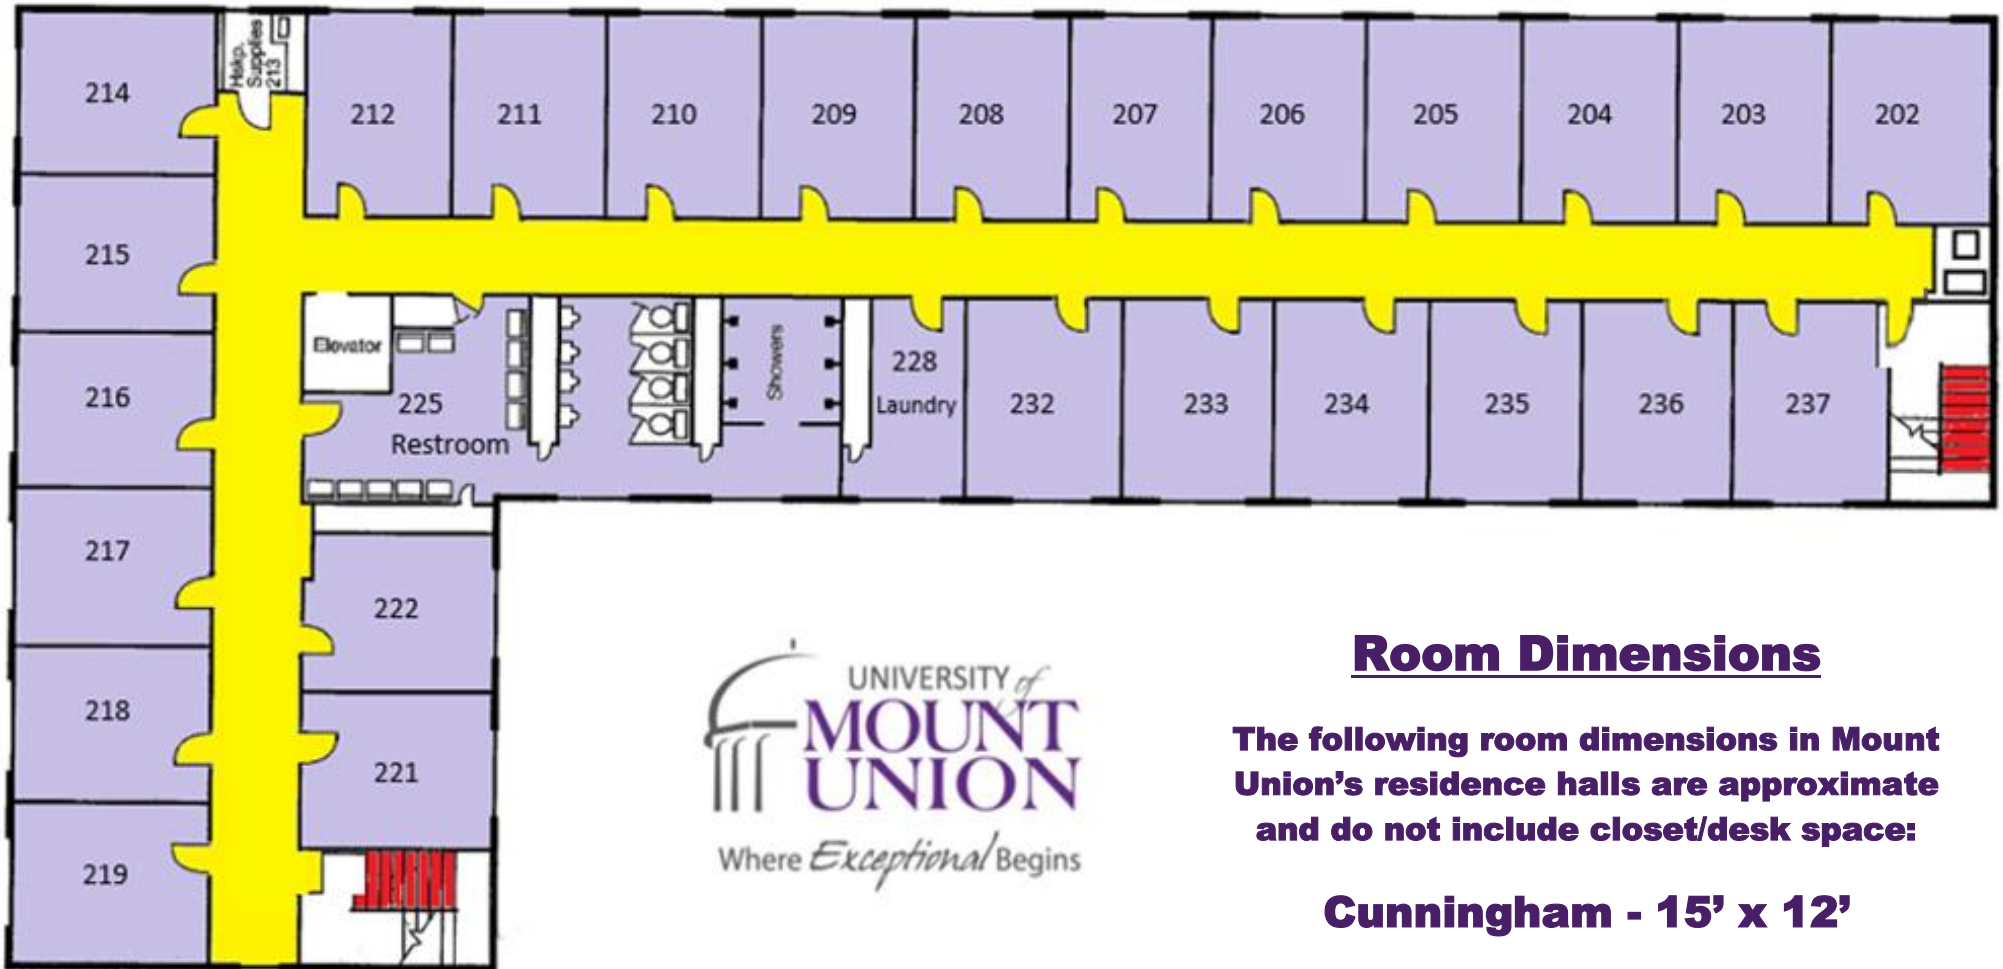

Cunningham Hall First Floor

Room Dimensions

The following room dimensions in Mount Union's residence halls are approximate and do not include closet/desk space:

Cunningham - 15' x 12'

Cunningham Hall Second Floor

Room Dimensions

The following room dimensions in Mount Union's residence halls are approximate and do not include closet/desk space:

Cunningham - 15' x 12'

Cunningham Hall Third Floor

Room Dimensions

The following room dimensions in Mount Union's residence halls are approximate and do not include closet/desk space:

Cunningham - 15' x 12'