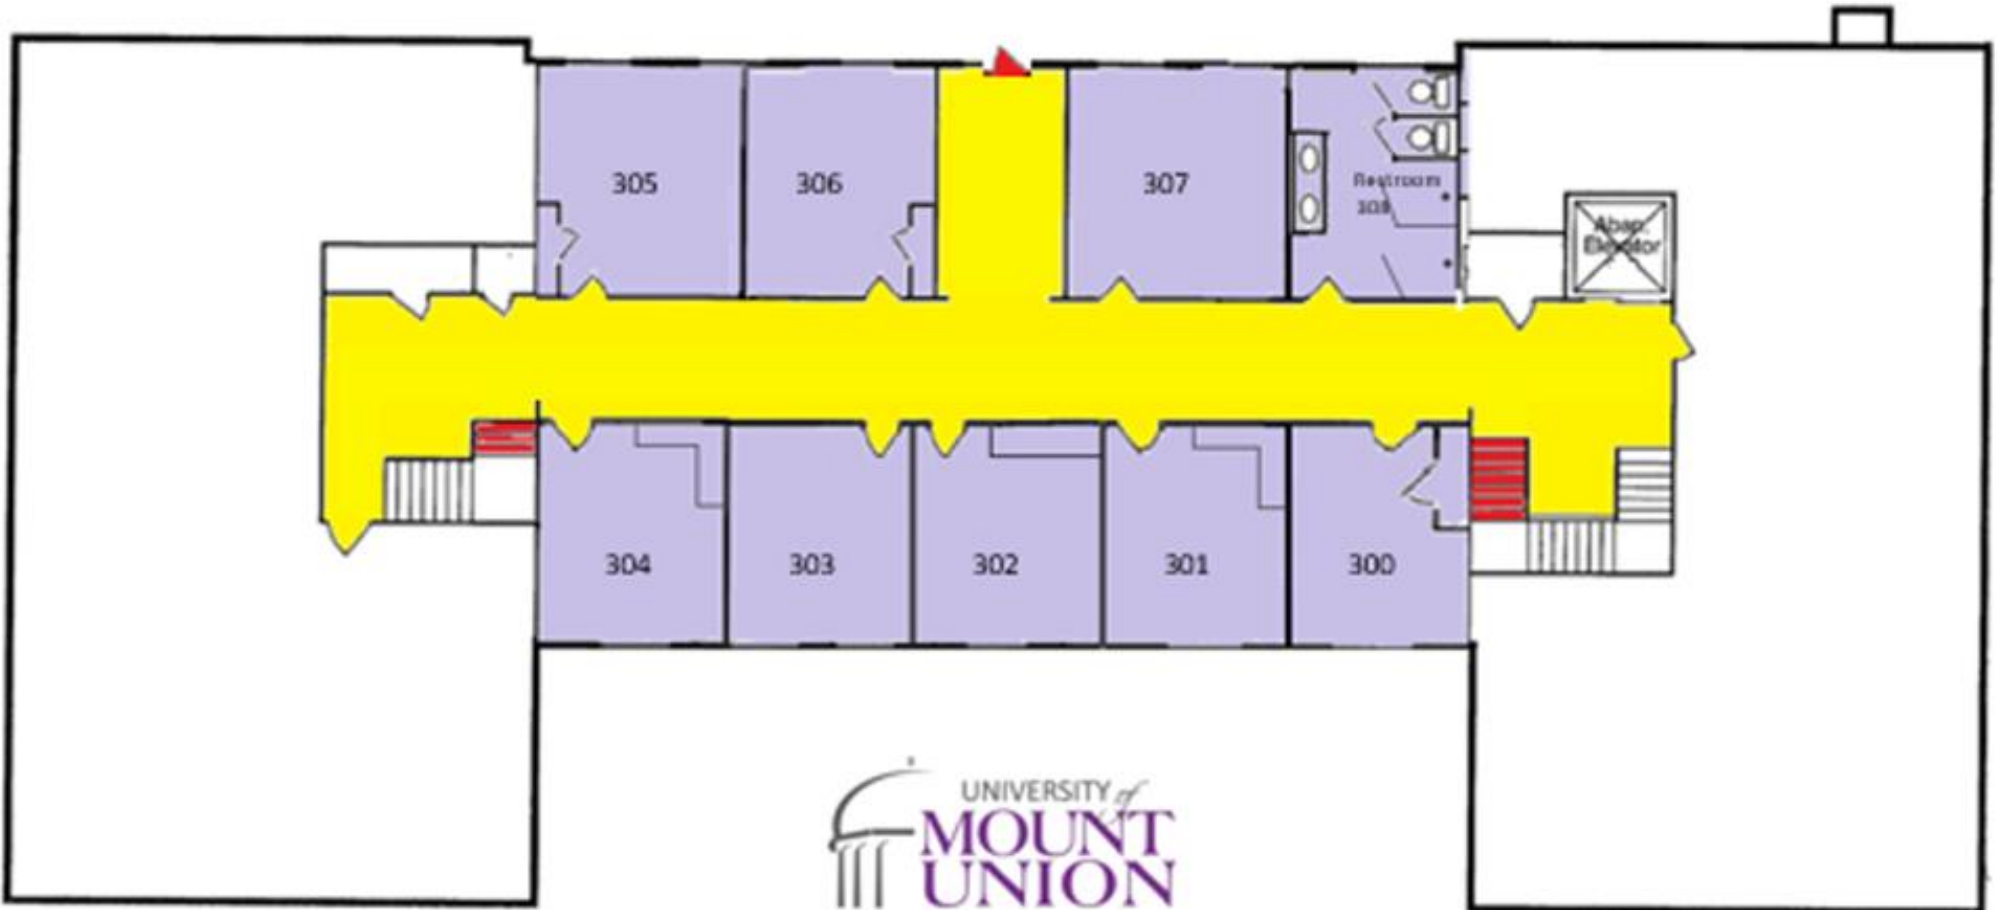

## Room Dimensions

The following room dimensions in Mount Union's residence halls are approximate and do not include closet/desk space:

**Elliot - 12' x 13'**

**Room Dimensions**

# Elliot Hall Second Floor

The following room dimensions in Mount Union's residence halls are approximate and do not include closet/desk space:

**Elliot - 12' x 13'**

# Elliot Hall Third Floor

## Room Dimensions

The following room dimensions in Mount Union's residence halls are approximate and do not include closet/desk space:

**Elliot - 12' x 13'**