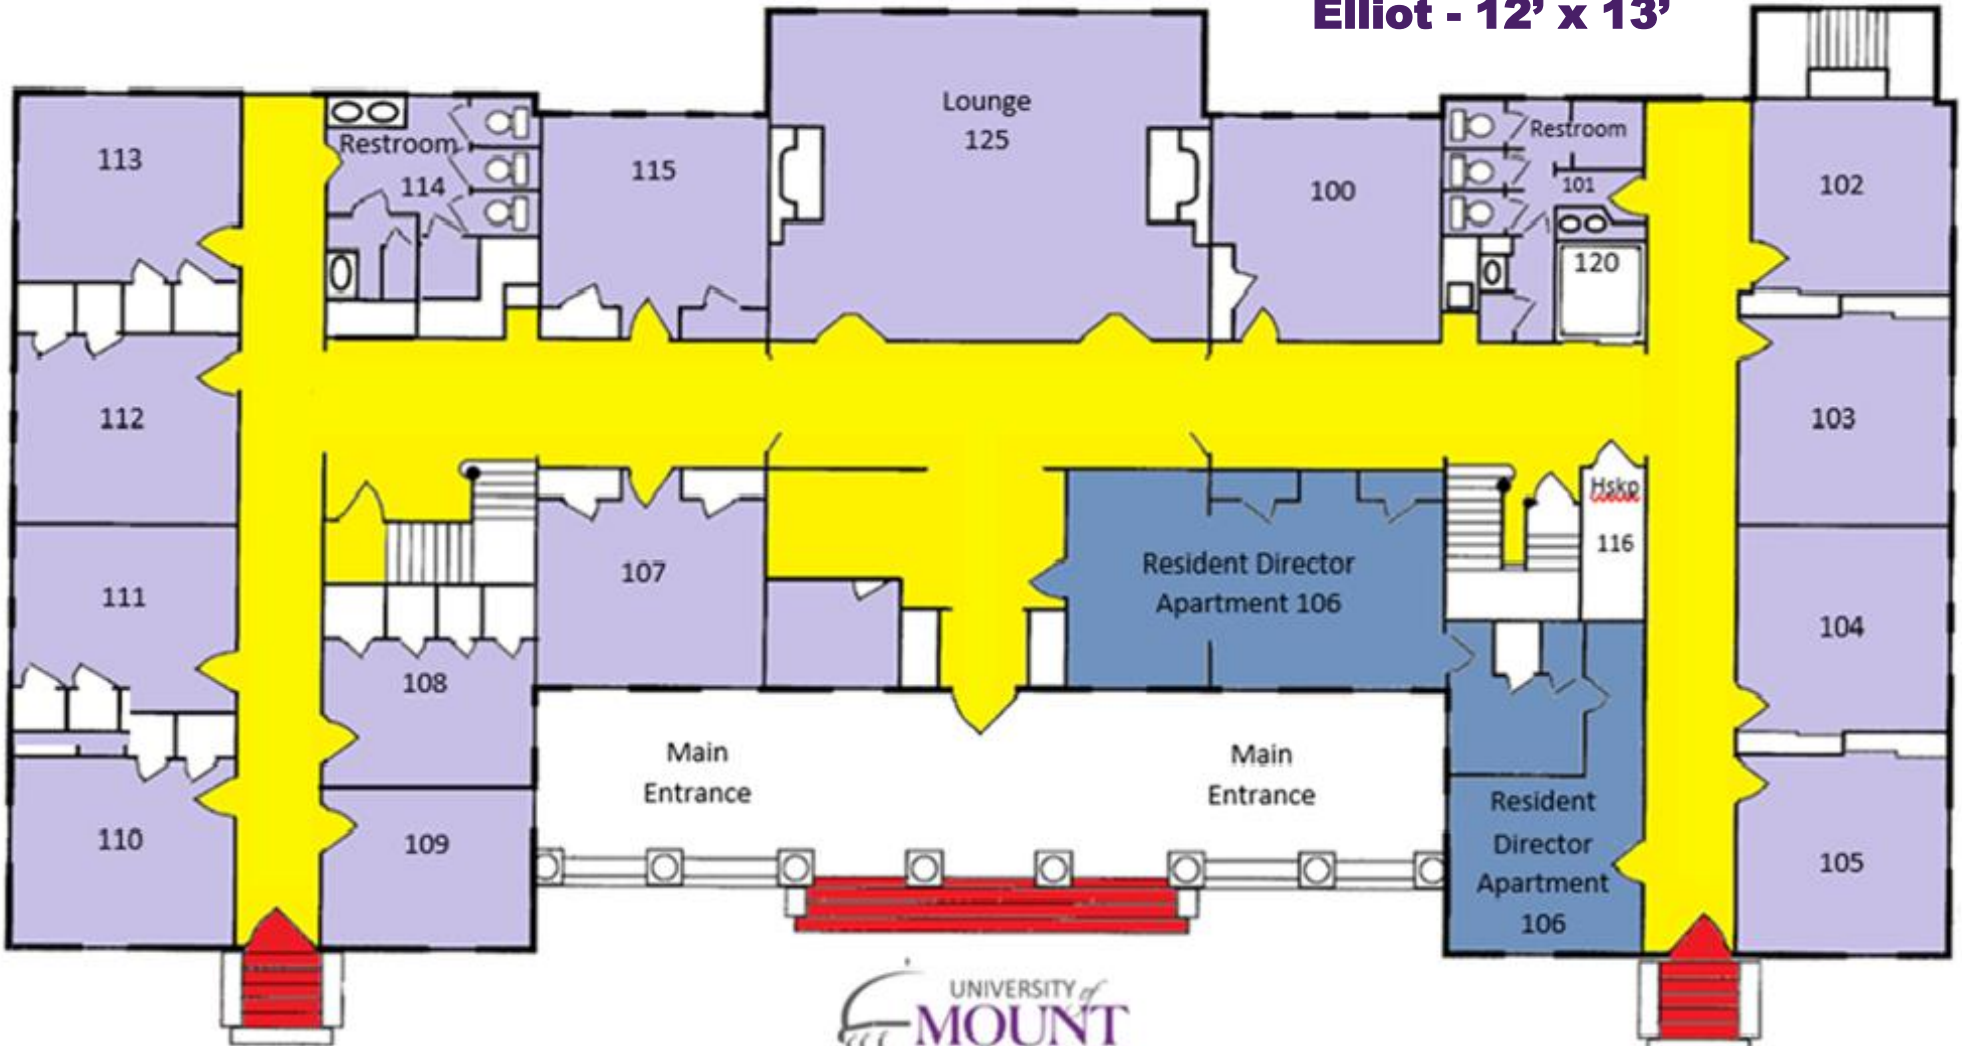

# Elliot Hall First Floor

## Room Dimensions

The following room dimensions in Mount Union's residence halls are approximate and do not include closet/desk space:

**Elliot - 12' x 13'**

**Room Dimensions**

# Elliot Hall Second Floor

The following room dimensions in Mount Union's residence halls are approximate and do not include closet/desk space:

**Elliot - 12' x 13'**

## Room Dimensions

The following room dimensions in Mount Union's residence halls are approximate and do not include closet/desk space:

**Elliot - 12' x 13'**