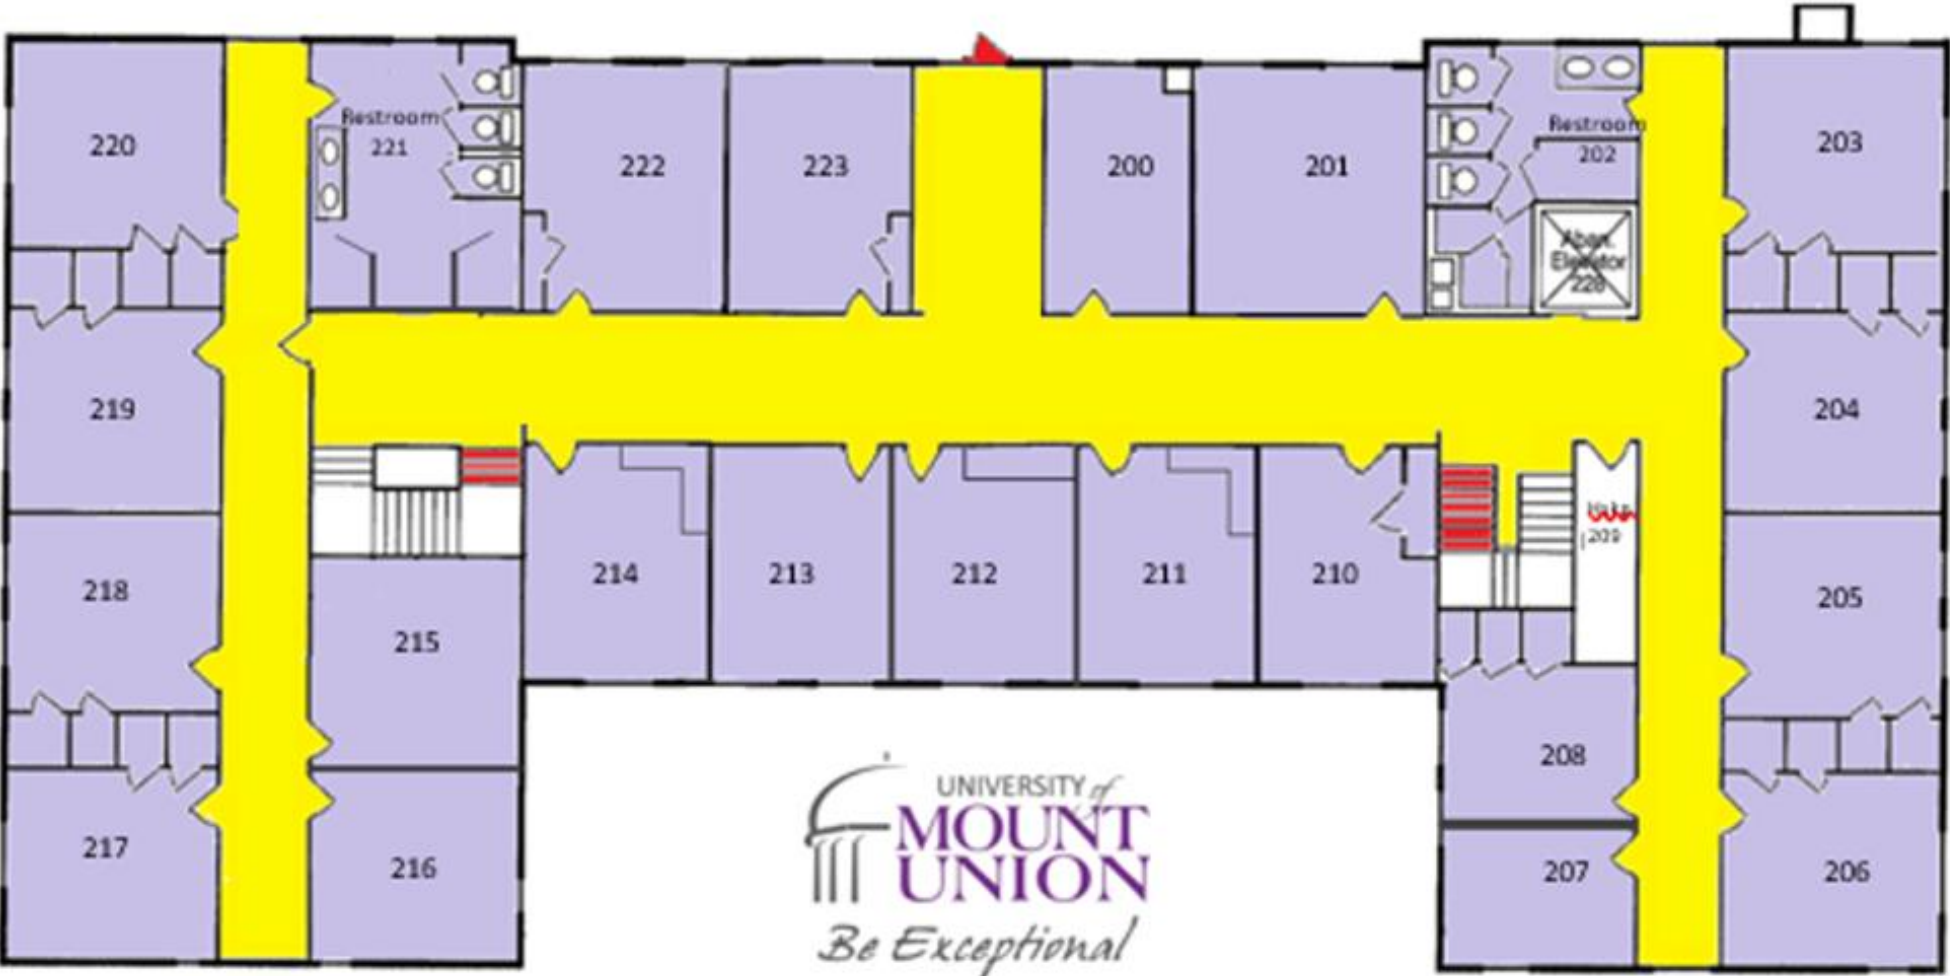

## Room Dimensions

The following room dimensions in Mount Union's residence halls are approximate and do not include closet/desk space:

**Elliot - 12' x 13'**

**Room Dimensions**

# Elliot Hall Second Floor

The following room dimensions in Mount Union's residence halls are approximate and do not include closet/desk space:

**Elliot - 12' x 13'**

# Elliot Hall Third Floor

## Room Dimensions

The following room dimensions in Mount Union's residence halls are approximate and do not include closet/desk space:

**Elliot - 12' x 13'**