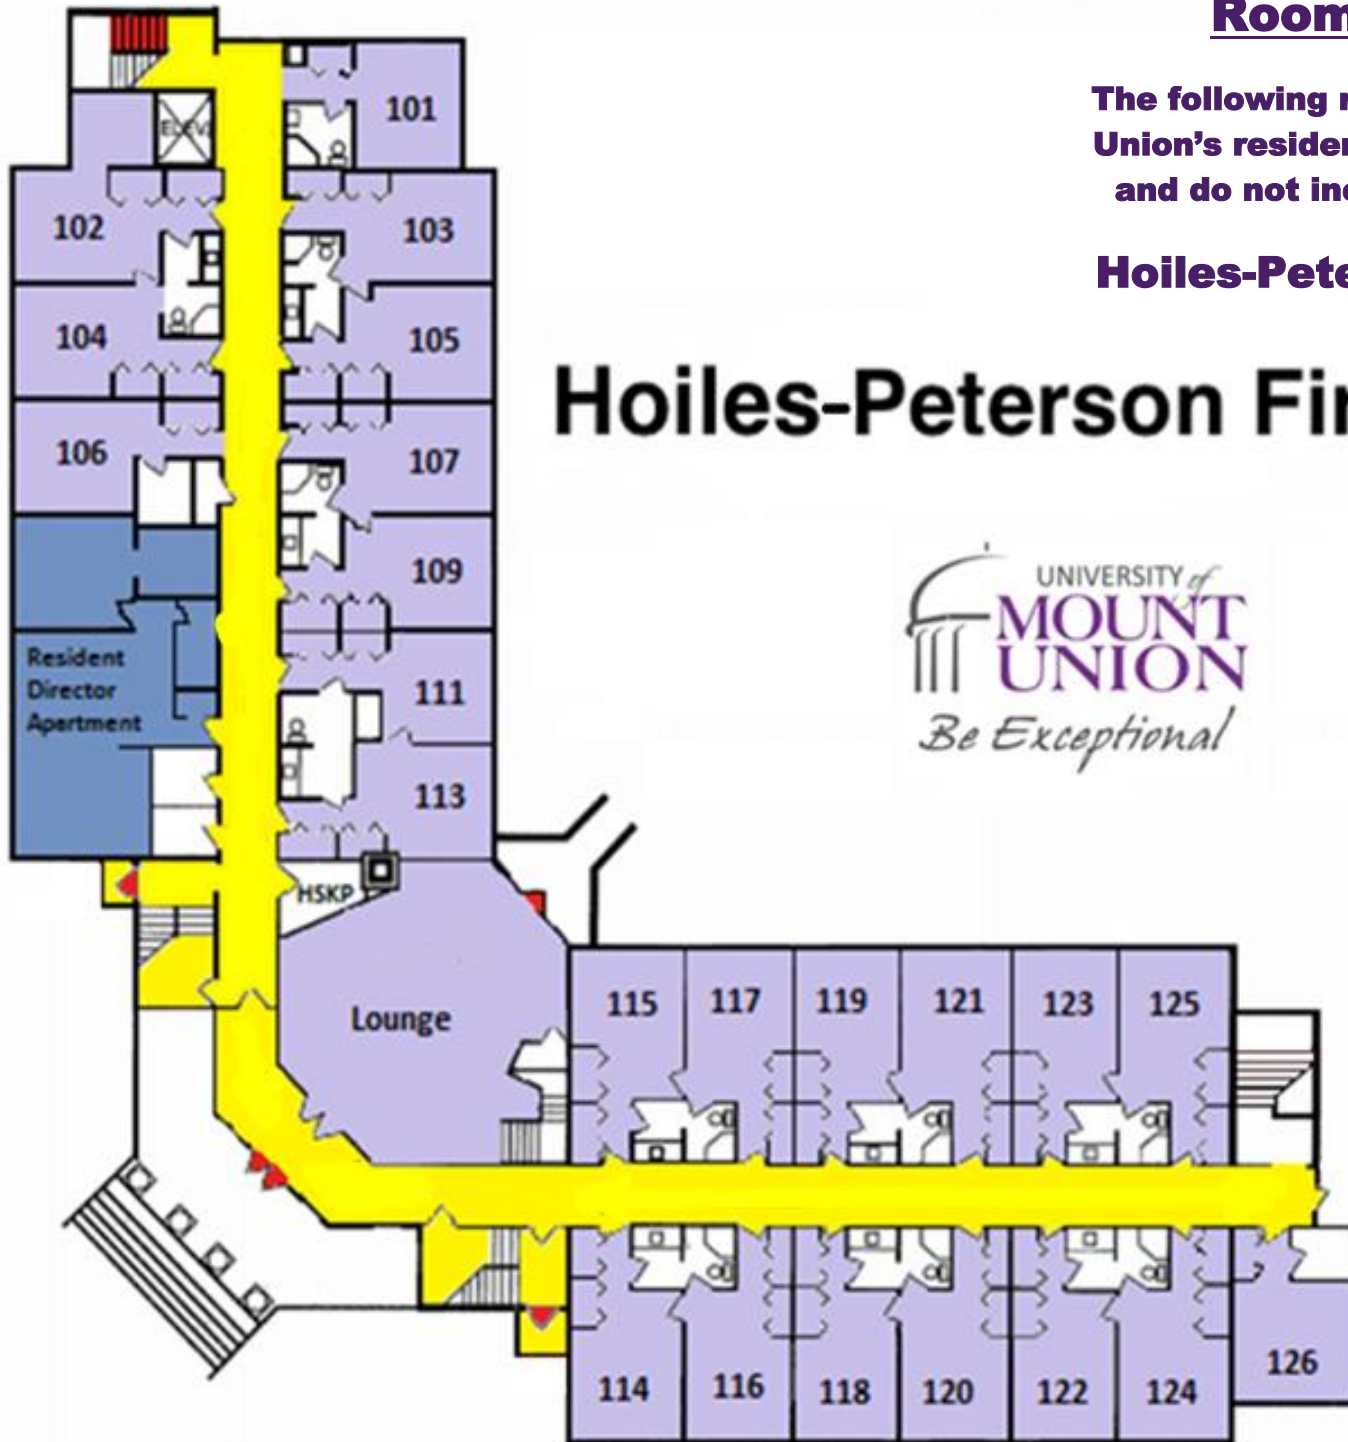

## Room Dimensions

The following room dimensions in Mount Union's residence halls are approximate and do not include closet/desk space:

**Hoiles-Peterson - 15.5' x 10.5'**

# Hoiles-Peterson First Floor

**Room Dimensions**

**The following room dimensions in Mount Union's residence halls are approximate and do not include closet/desk space:**

**Hoiles-Peterson – 15.5' x 10.5'**

**Hoiles-Peterson  
Second Floor**

## Room Dimensions

The following room dimensions in Mount Union's residence halls are approximate and do not include closet/desk space:

**Hoiles-Peterson – 15.5' x 10.5'**