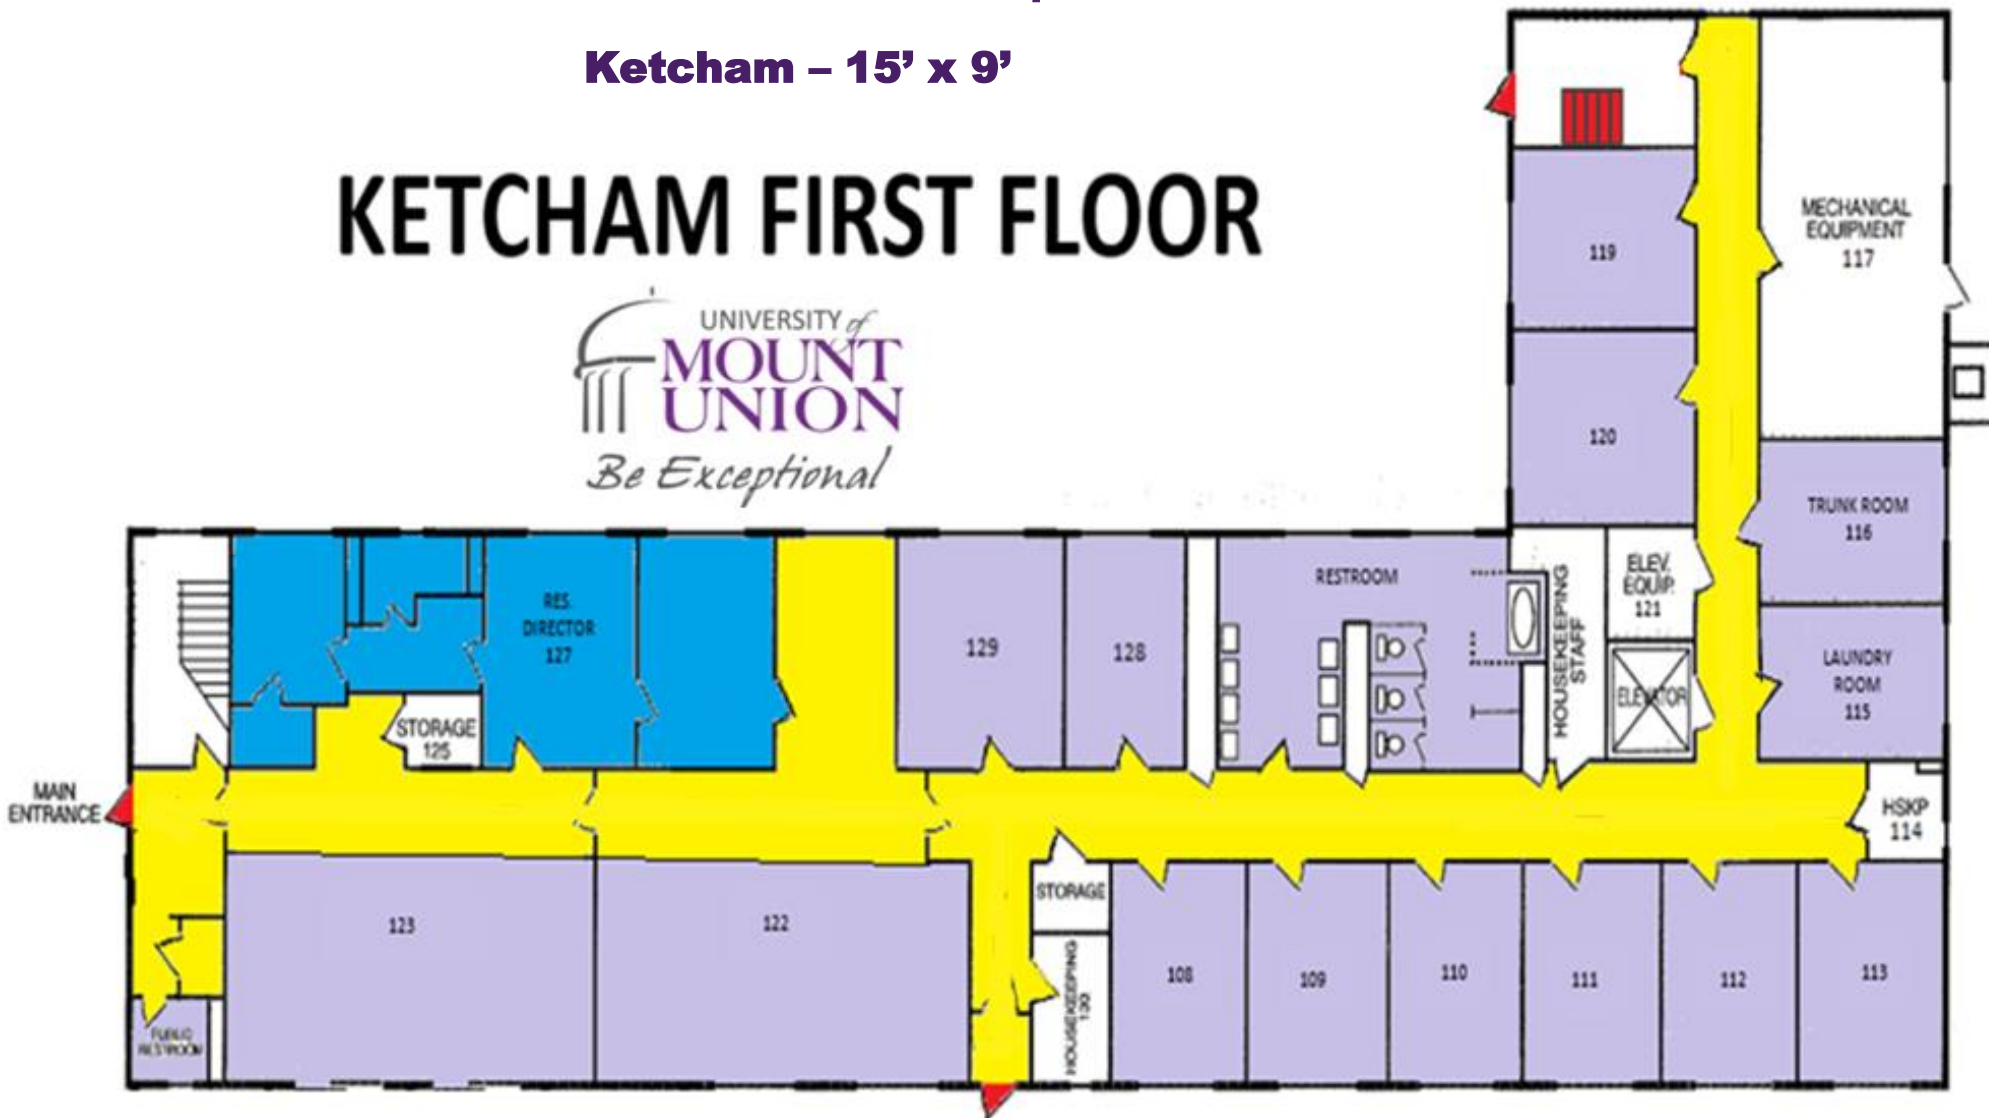

Room Dimensions

The following room dimensions in Mount Union's residence halls are approximate and do not include closet/desk space:

Ketcham – 15' x 9'

KETCHAM FIRST FLOOR

Room Dimensions

The following room dimensions in Mount Union's residence halls are approximate and do not include closet/desk space:

Ketcham - 15' x 9'

KETCHAM SECOND FLOOR

Room Dimensions

The following room dimensions in Mount Union's residence halls are approximate and do not include closet/desk space:

Ketcham – 15' x 9'

KETCHAM THIRD FLOOR