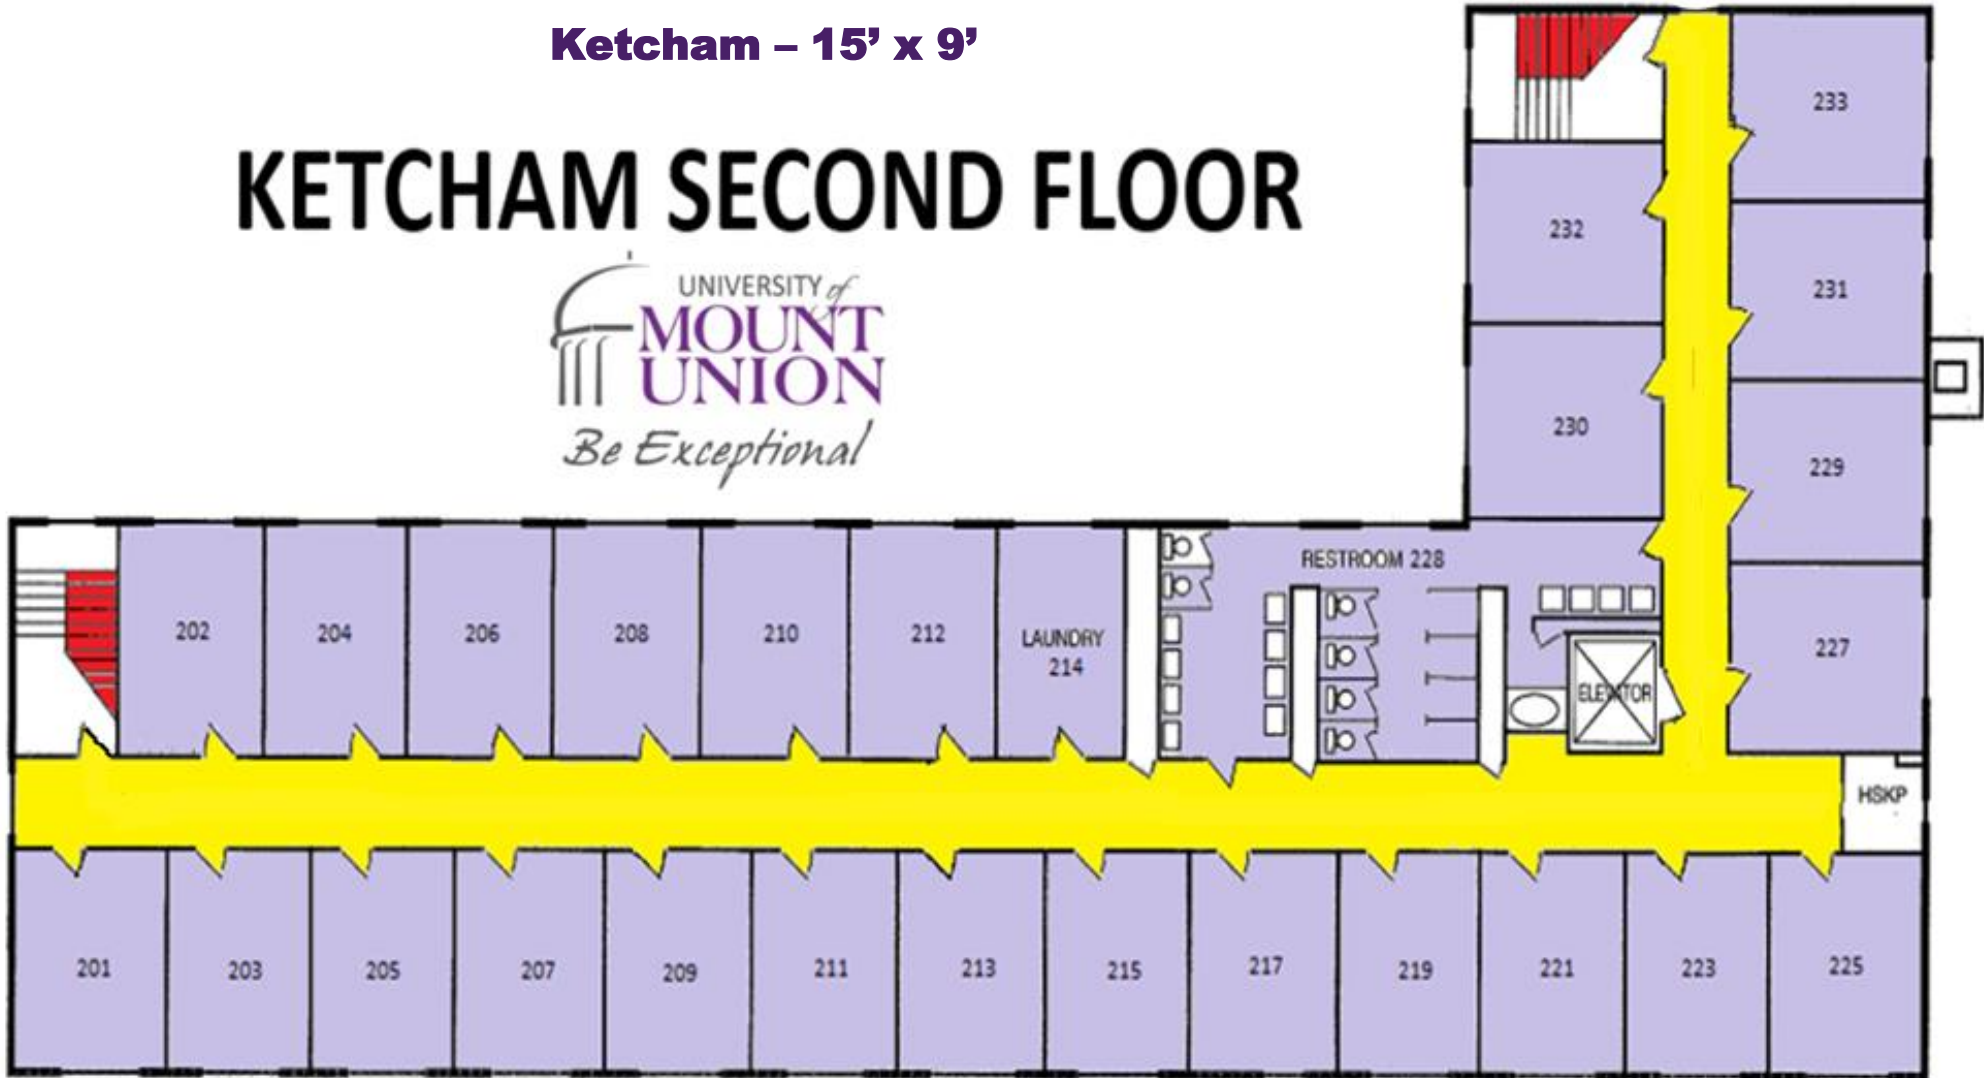

Room Dimensions

The following room dimensions in Mount Union's residence halls are approximate and do not include closet/desk space:

Ketcham – 15' x 9'

KETCHAM FIRST FLOOR

Room Dimensions

The following room dimensions in Mount Union's residence halls are approximate and do not include closet/desk space:

Ketcham - 15' x 9'

KETCHAM SECOND FLOOR

Room Dimensions

The following room dimensions in Mount Union's residence halls are approximate and do not include closet/desk space:

Ketcham – 15' x 9'

KETCHAM THIRD FLOOR