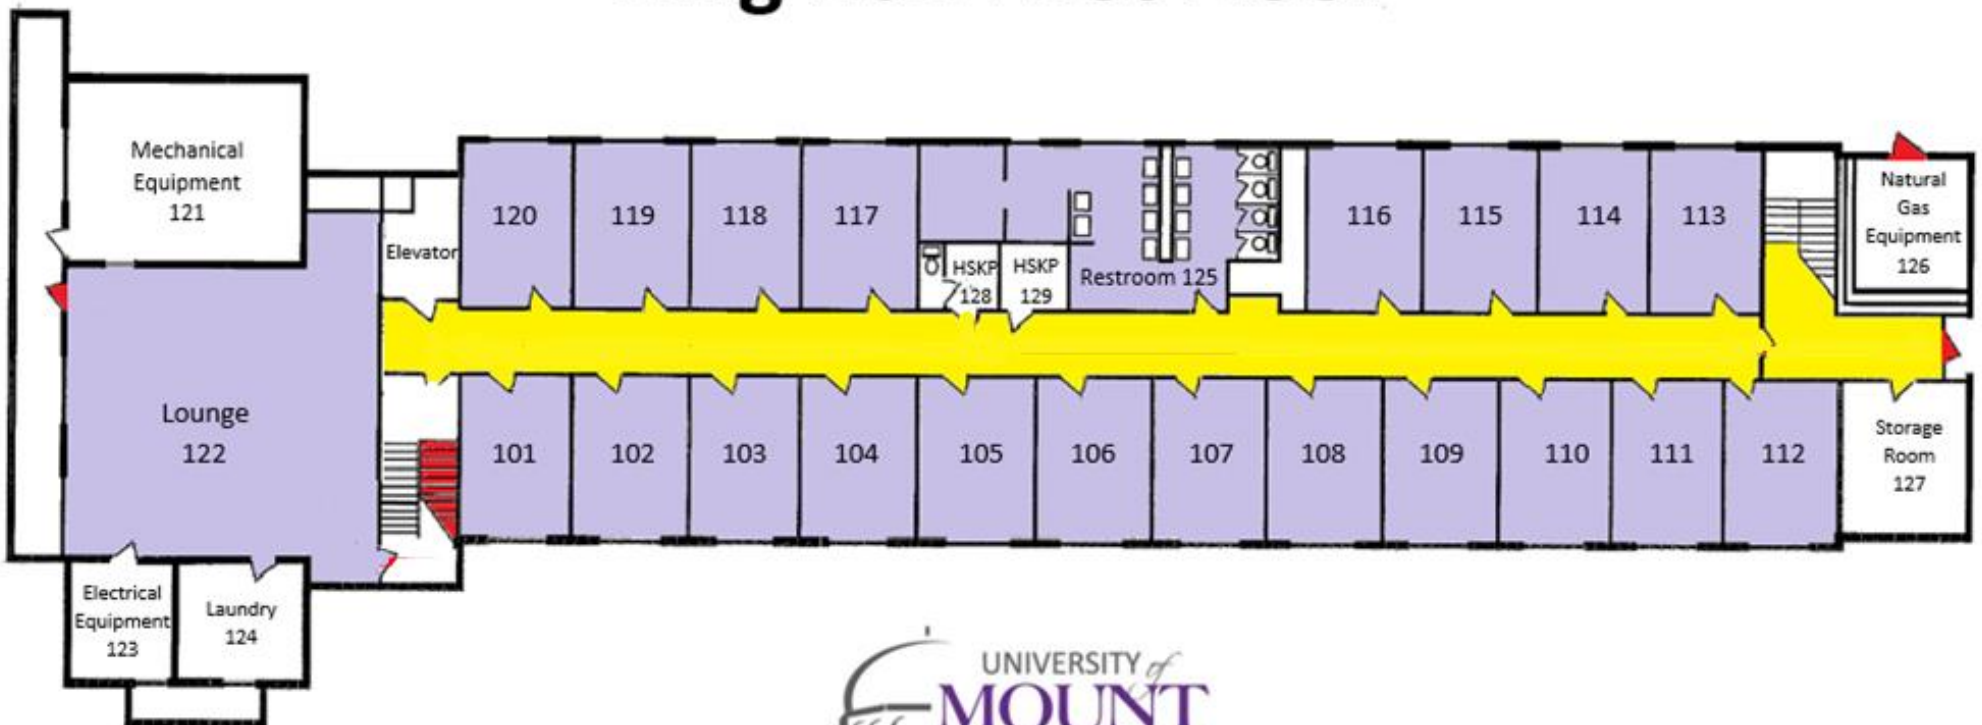

Room Dimensions

The following room dimensions in Mount Union's residence halls are approximate and do not include closet/desk space:

King Hall - 15' x 10'

King Hall First Floor

Room Dimensions

The following room dimensions in Mount Union's residence halls are approximate and do not include closet/desk space:

King Hall – 15' x 10'

King Hall Second Floor

Room Dimensions

The following room dimensions in Mount Union's residence halls are approximate and do not include closet/desk space:

King Hall – 15' x 10'

King Hall Third Floor