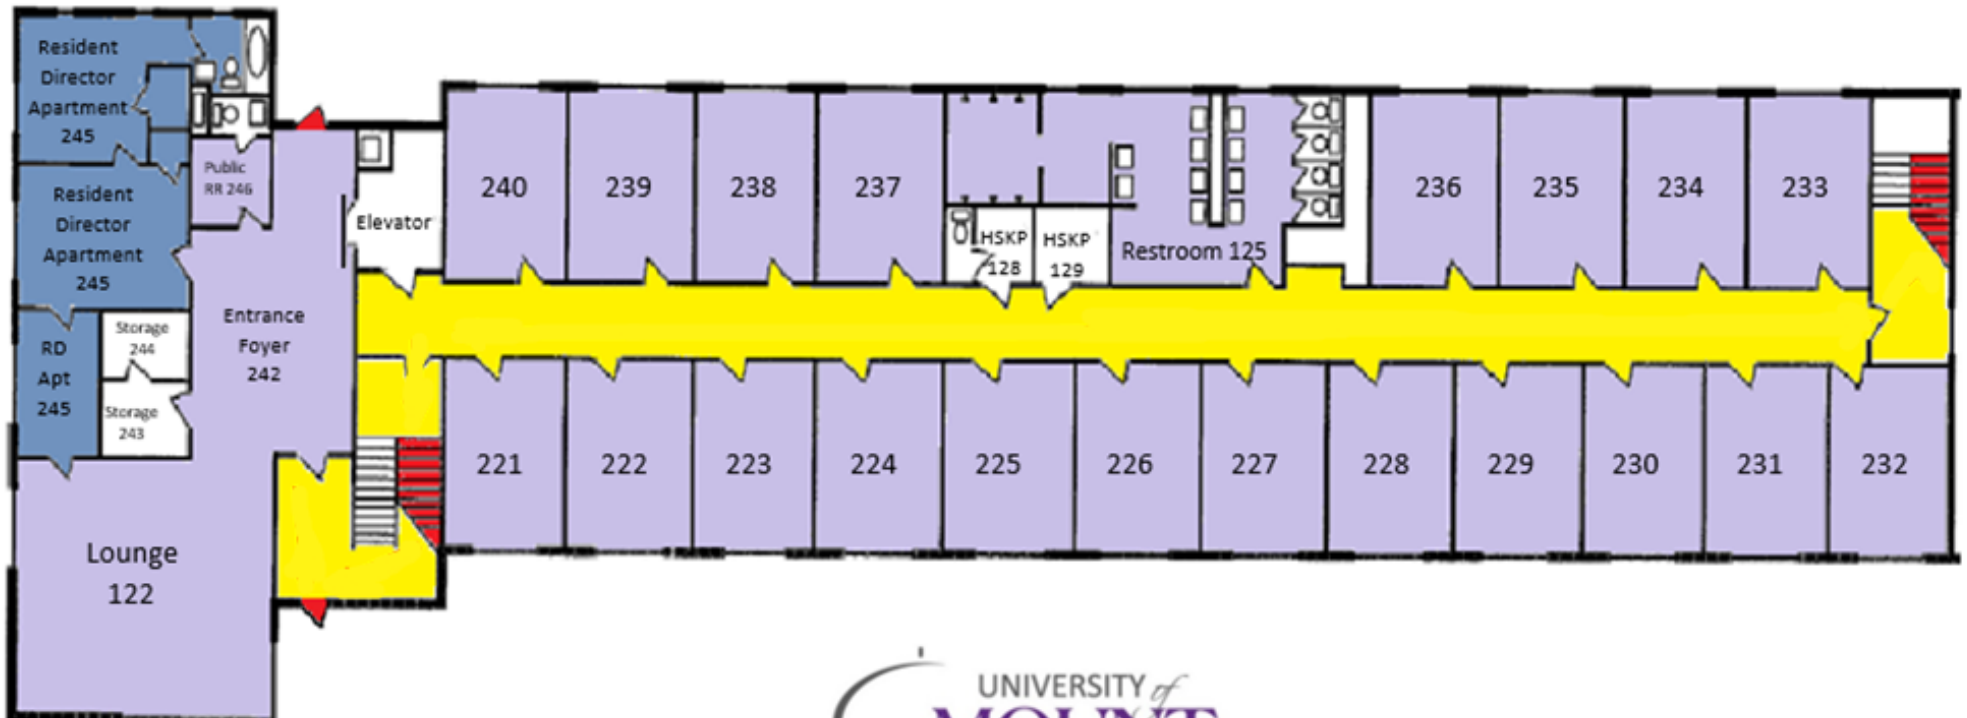

Room Dimensions

The following room dimensions in Mount Union's residence halls are approximate and do not include closet/desk space:

King Hall - 15' x 10'

King Hall First Floor

Room Dimensions

The following room dimensions in Mount Union's residence halls are approximate and do not include closet/desk space:

King Hall – 15' x 10'

King Hall Second Floor

Room Dimensions

The following room dimensions in Mount Union's residence halls are approximate and do not include closet/desk space:

King Hall – 15' x 10'

King Hall Third Floor